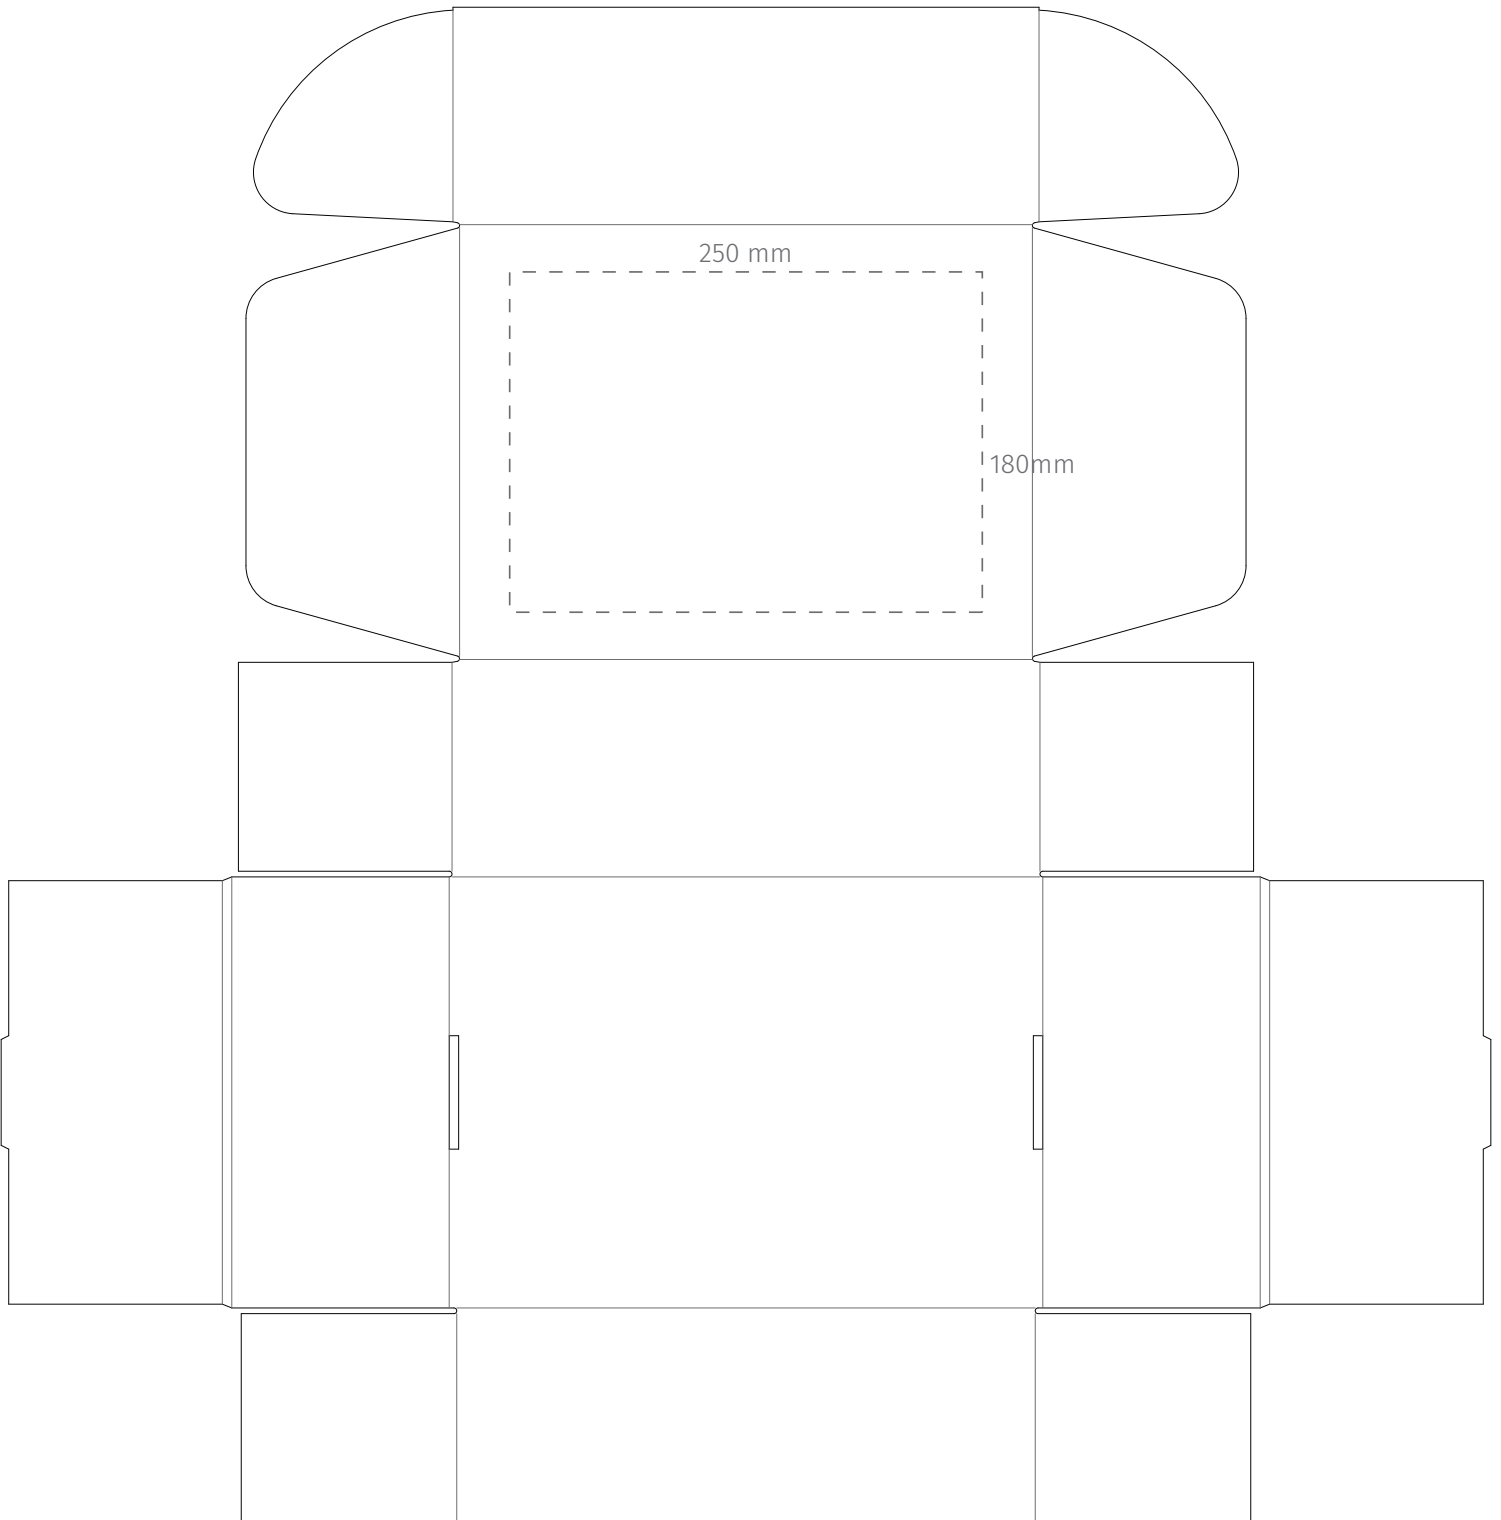

**TEMPLATE:**  
■ E-FLUTE GIFT BOX

OUTSIDE

Item shown at 25% actual size when viewed on A4 paper

BRANDING - Screen Print

Max branding area 250 x 180mm

**TEMPLATE:**  
■ E-FLUTE GIFT BOX

INSIDE

Item shown at 25% actual size when viewed on A4 paper

BRANDING - Screen Print

Max branding area 250 x 180mm