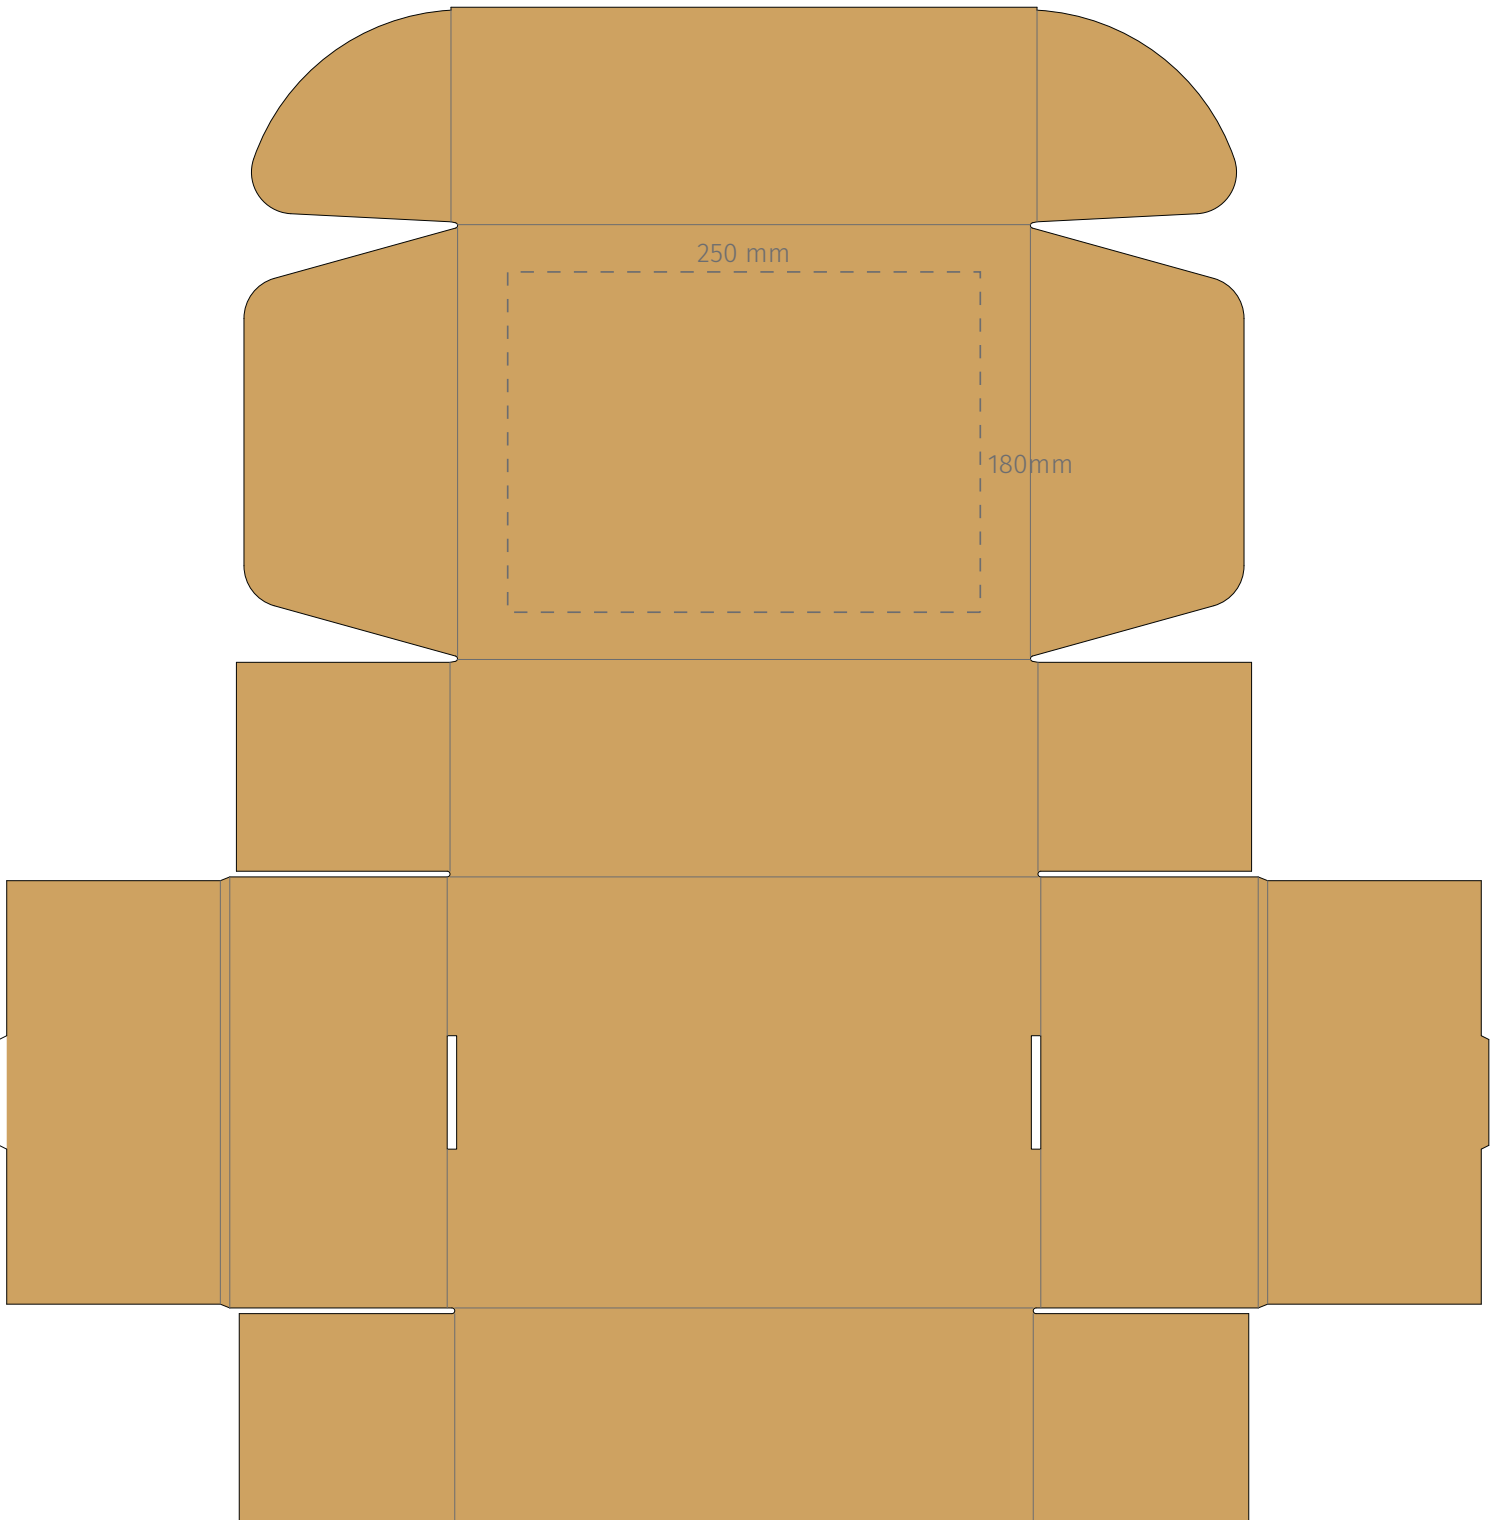

**TEMPLATE:**  
■ E-FLUTE GIFT BOX

OUTSIDE

Item shown at 25% actual size when viewed on A4 paper

BRANDING - Screen Print

Max branding area 250 x 180mm

**TEMPLATE:**  
■ E-FLUTE GIFT BOX

INSIDE

Item shown at 25% actual size when viewed on A4 paper

BRANDING - Screen Print

Max branding area 250 x 180mm